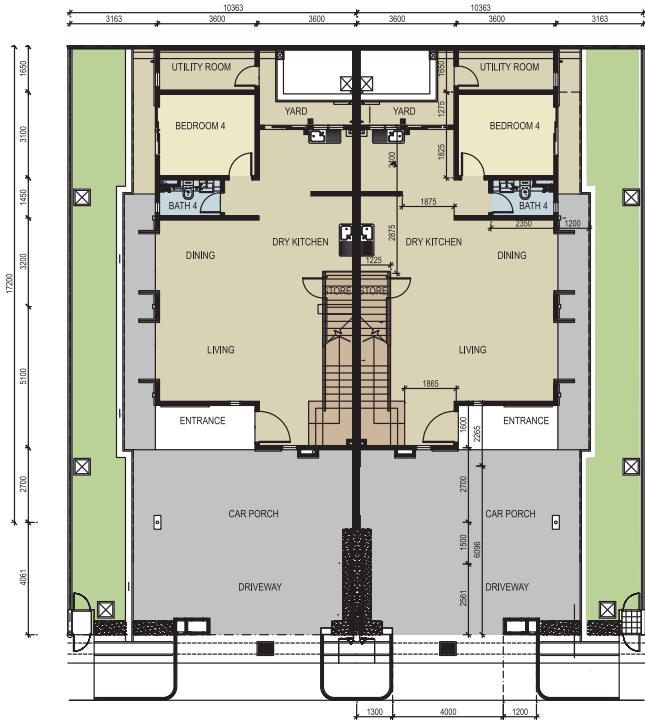

Le Sage

2-Storey Cluster Homes
34' x 70'

- Gated & Guarded
- Green & Eco Living
- Integrated & Convenient

FLOOR PLANS

Land Area: 34' x 70' Built-Up Area: 2,485 sq.ft.

Ground Floor

1st Floor

Cluster Homes
34' x 70'