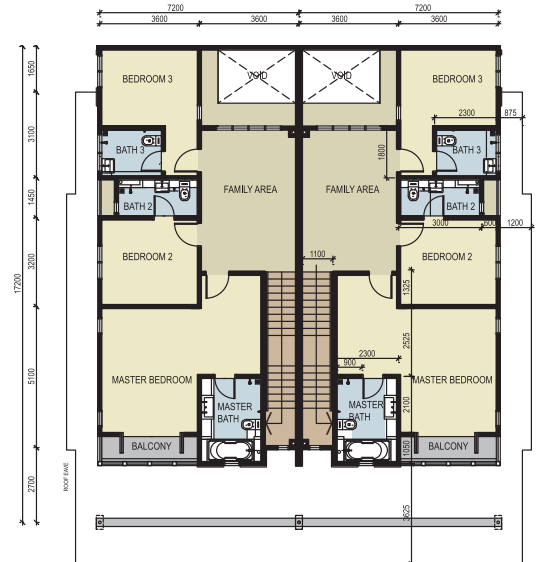

Le Sage

2-Storey Cluster Homes
34' x 70'

- Gated & Guarded
- Green & Eco Living
- Integrated & Convenient

FLOOR PLANS

Land Area: 34' x 70' Built-Up Area: 2,485 sq.ft.

Ground Floor

1st Floor

Cluster Homes
34' x 70'